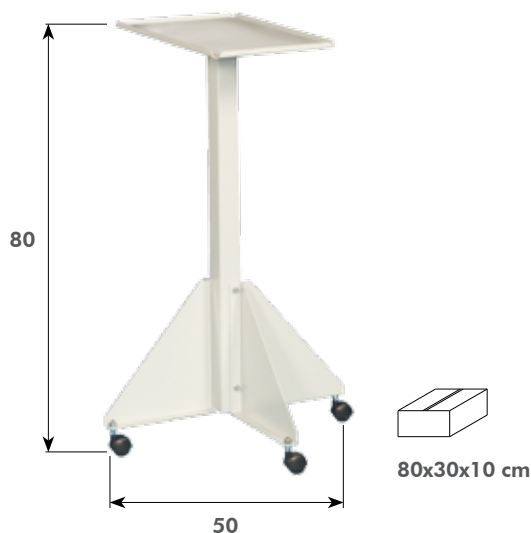

Rolling cart

Carrello

Chariot

Karre

Carro

X000
For Domina, Domovap, Minivap